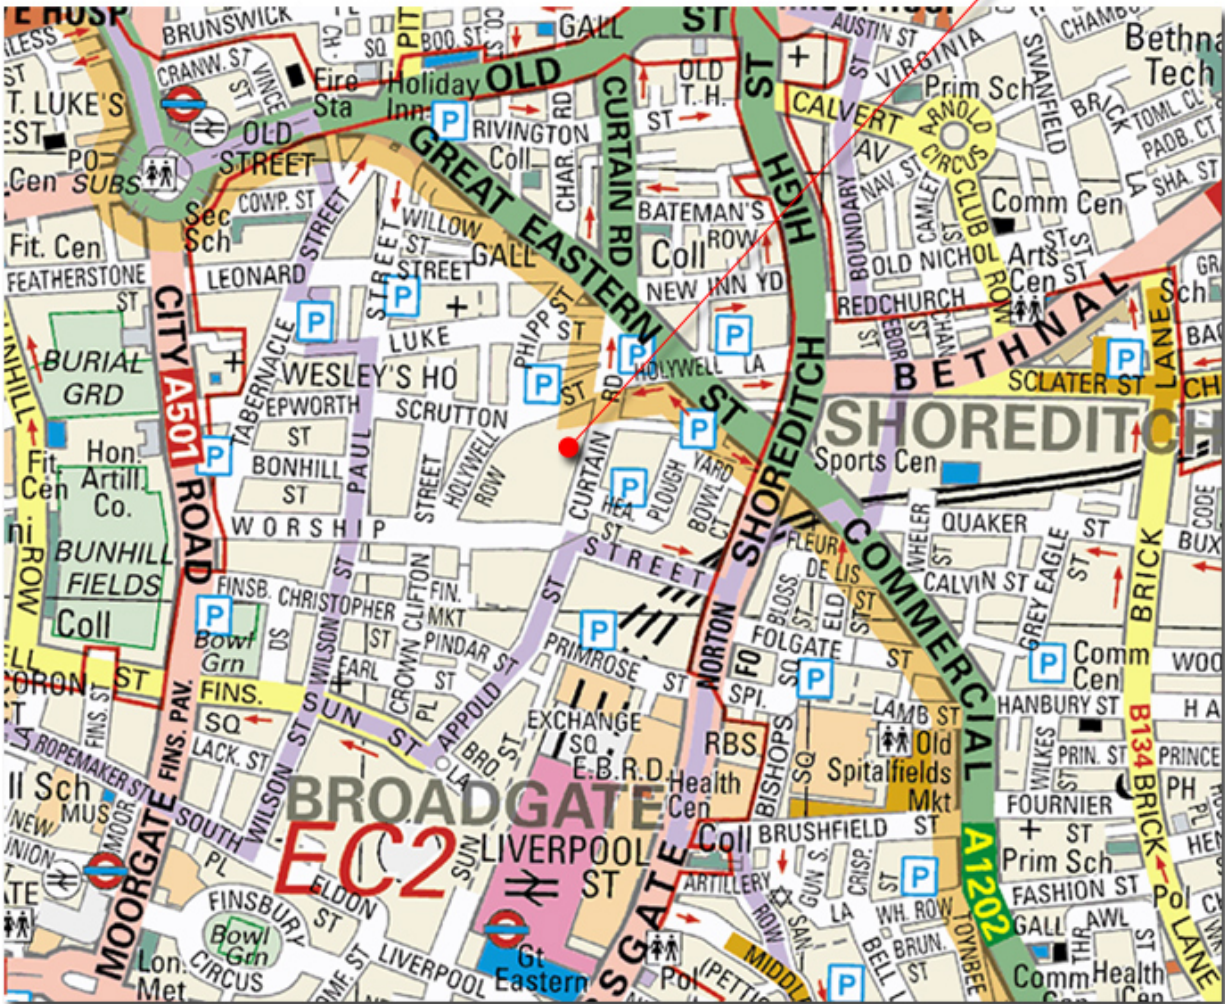

How to Find Inition's Head Office

Our head office and demo studio are located in central London. Our nearest underground stations are Liverpool Street and Old Street. We are also within easy walking distance of Liverpool St, Moorgate and Old Street mainline train stations.

INATION

23 Curtain Road
London, EC2A 3LT
Tel: 020 7377 2949